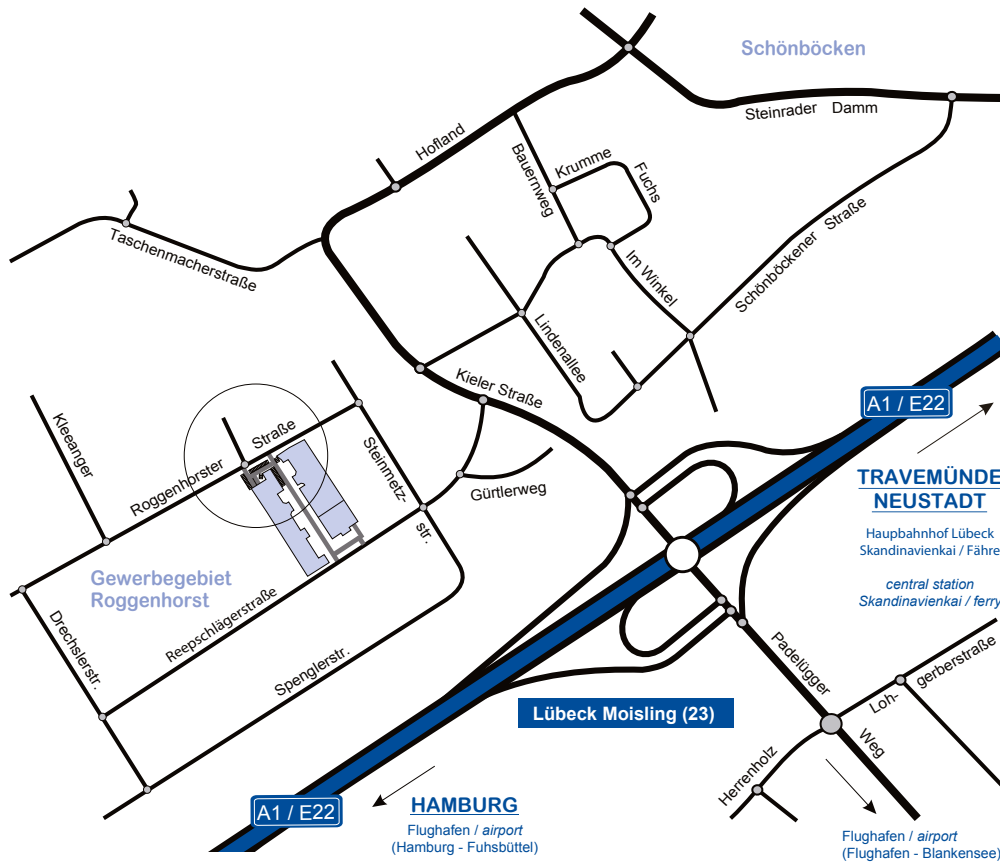

SLM and SLM Solutions are registered trademarks by SLM Solutions Group AG, Germany.

SLM Solutions Group AG | Roggenhorster Straße 9c | 23556 Lübeck | Germany
Fon +49 451 16082-0 | Fax +49 451 16082-250 | www.slm-solutions.com