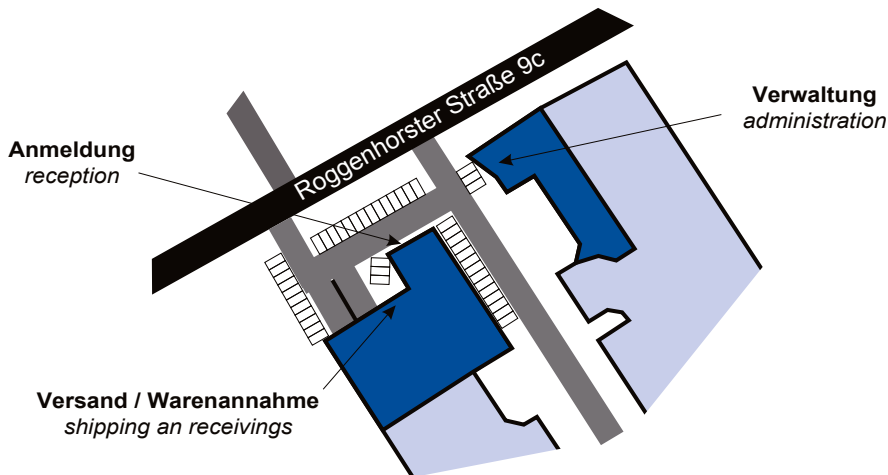

SLM and SLM Solutions are registered trademarks by SLM Solutions Group AG, Germany.

SLM Solutions Group AG | Roggenhorster Straße 9c | 23556 Lübeck | Germany
Fon +49 451 16082-0 | Fax +49 451 16082-250 | www.slm-solutions.com