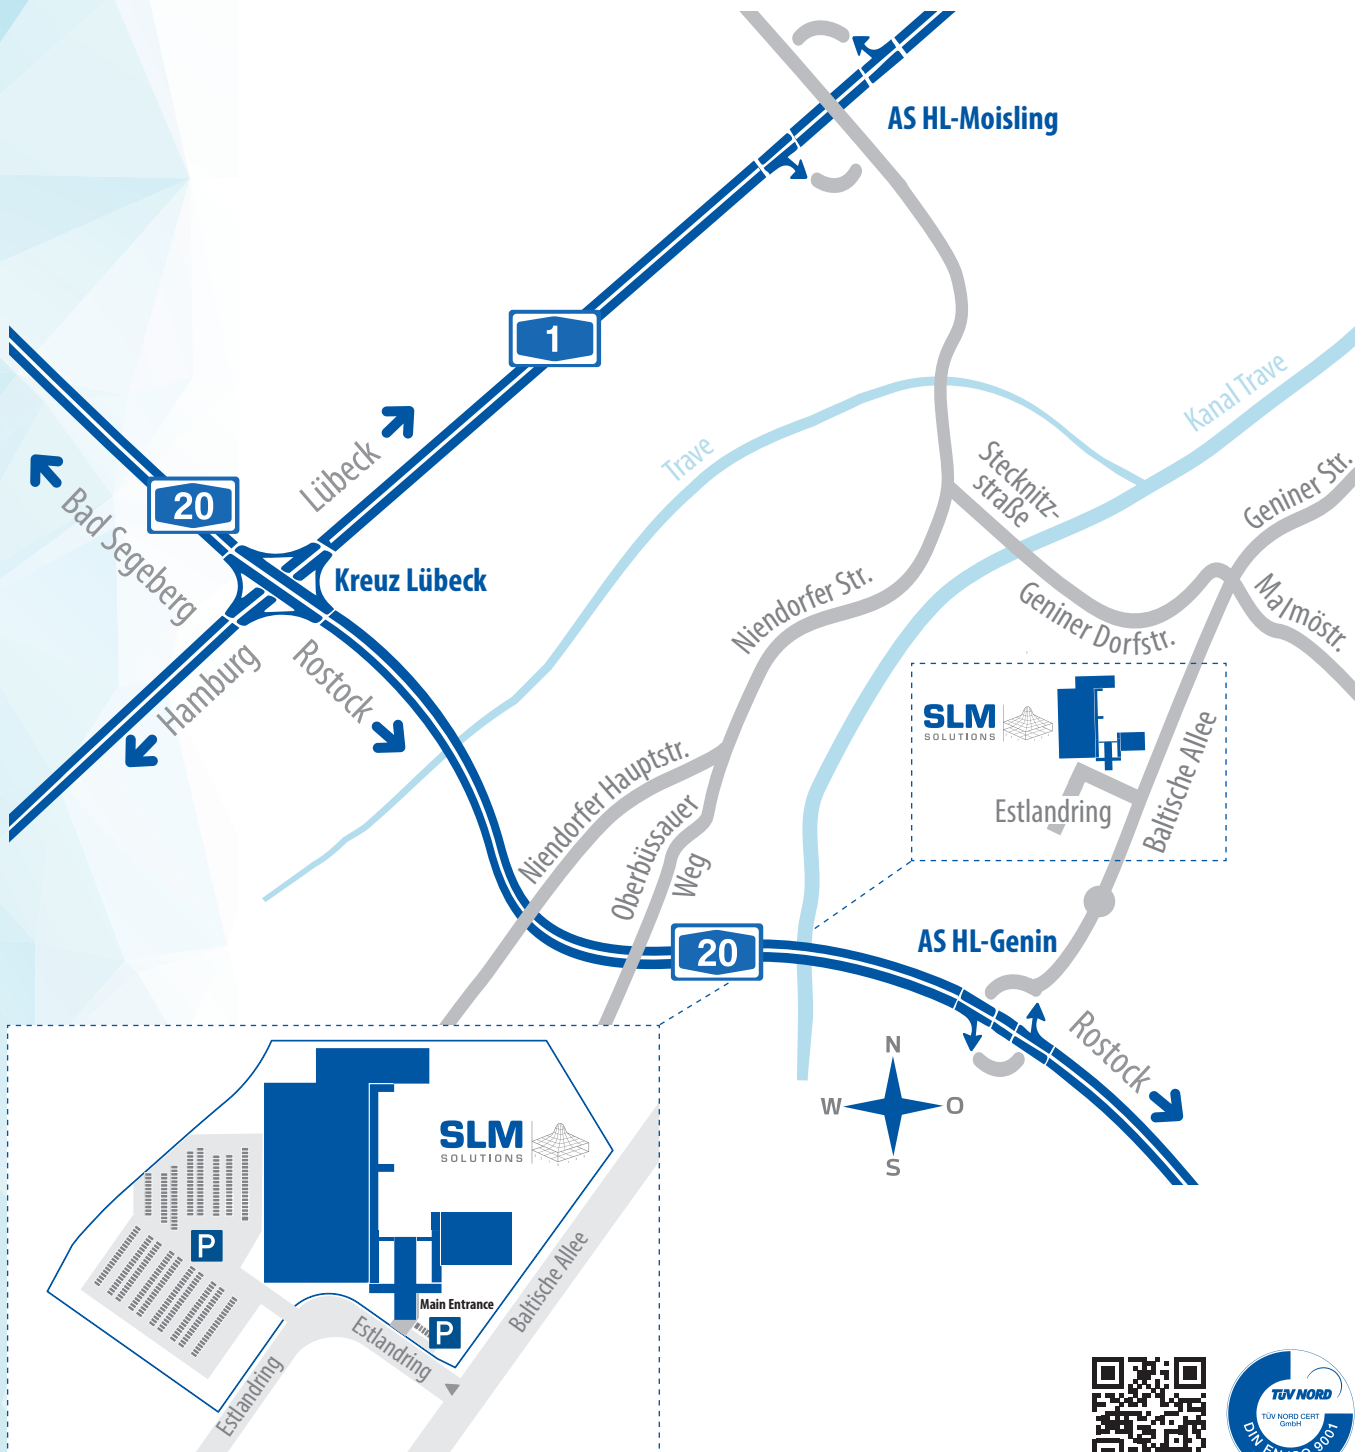

How to find us:

GERMANY ■ AUSTRIA ■ FRANCE ■ ITALY ■ USA ■ SINGAPORE ■ RUSSIA ■ INDIA ■ CHINA

SLM Solutions Group AG | Estlandring 4 | 23560 Lübeck | Germany
 Phone +49 451 4060-3000 | Fax +49 451 4060-3250 | www.slm-solutions.com